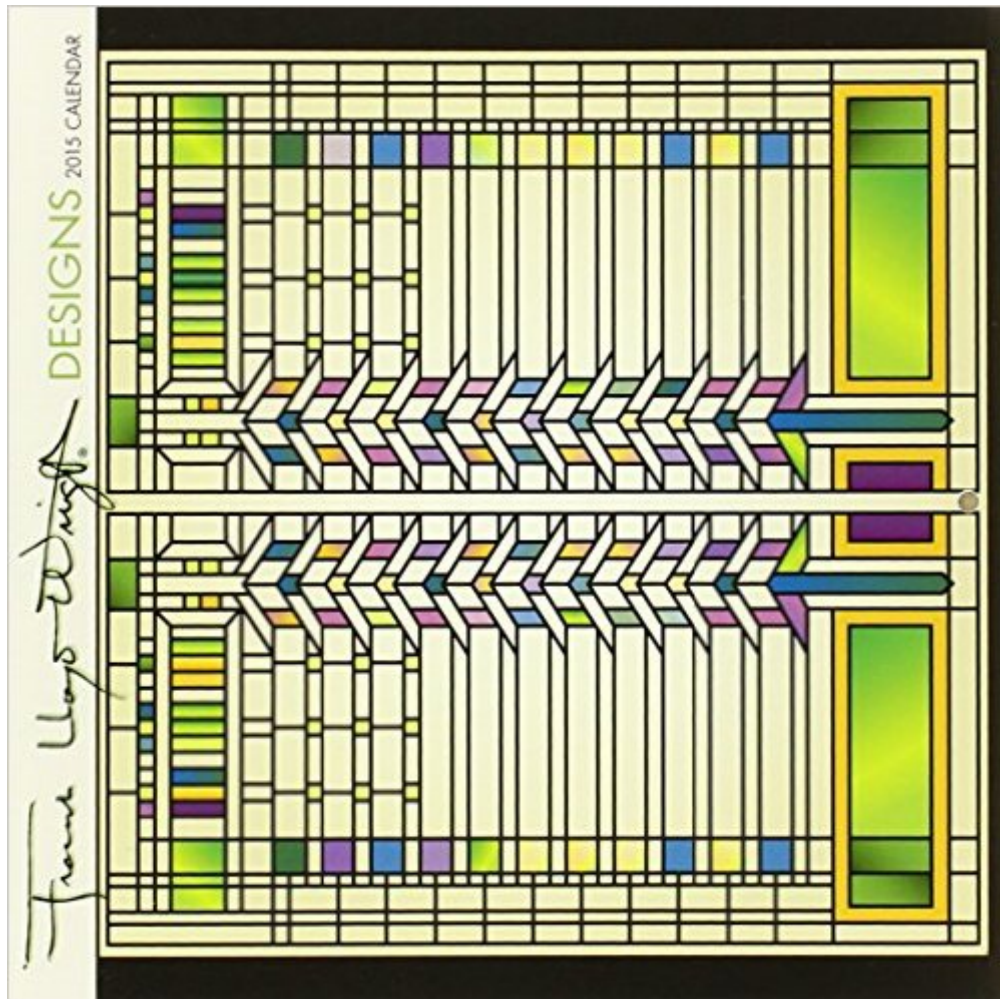

## Synopsis

This miniature 2015 twelve-month calendar from Pomegranate features amazing geometric designs by Frank Lloyd Wright. While known best for his architecture, these images highlight details and ornamentation. Images include Art Glass, textile and rug designs featured in various homes and gardens created by Wright. Pomegranate calendars are printed with soy-based inks on FSC certified paper.